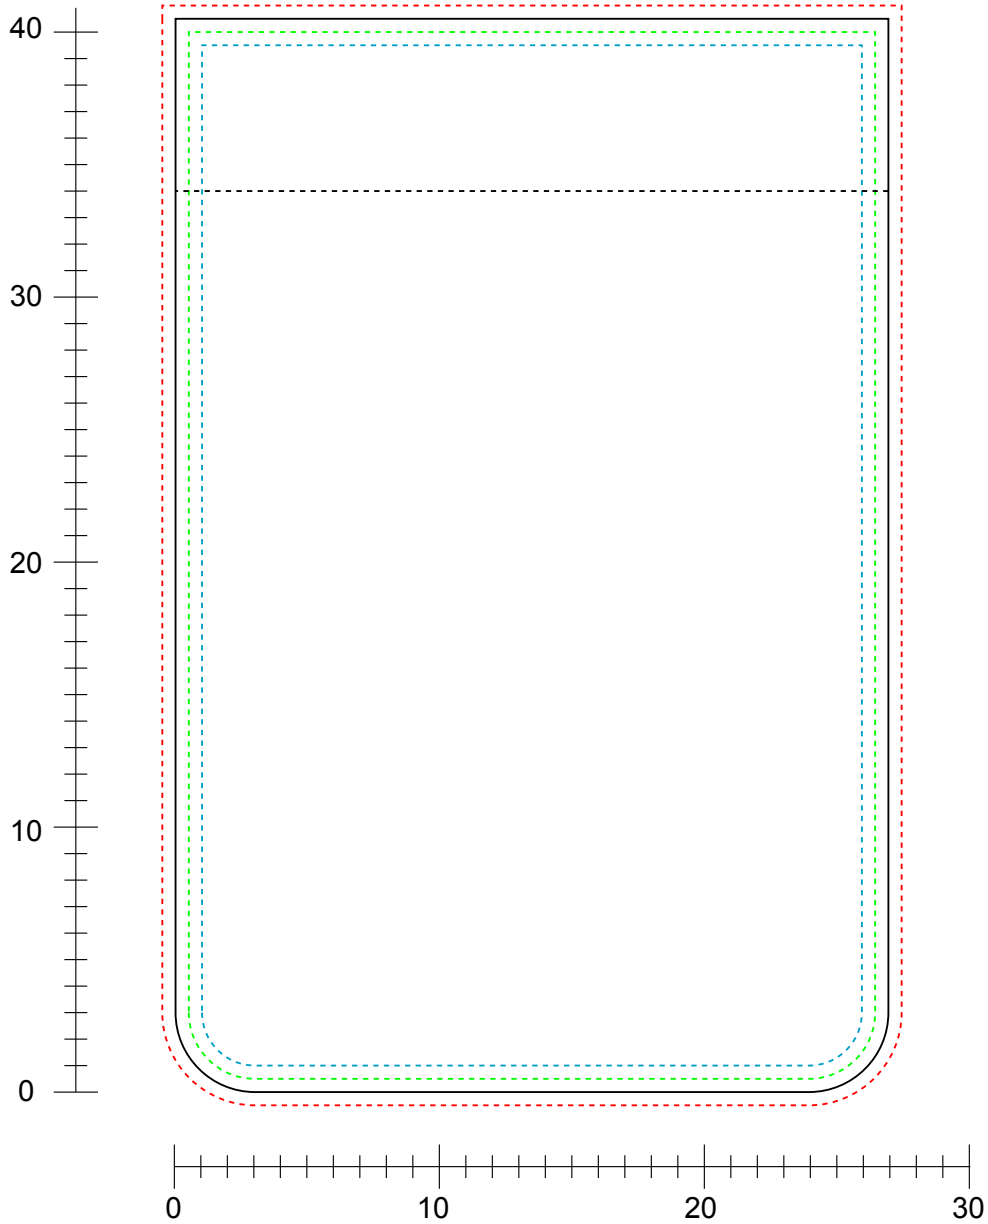

1101401 H LorryBag® H

Colours for imprint

(Pantone, HKS or RAL for screen print)

(CMYK colours for digital print)

1st colour: _____

2nd colour: _____

3rd colour: _____

4th colour: _____

printig size (cm): W _____ x H _____

Measurements:

—————	cutting measurement	26,9 x 40,5 cm
- - - - -	printing size digital	27,9 x 41,5 cm
- · - · -	printing size screen	25,9 x 39,5 cm
- · - - -	visible size	24,9 x 38,5 cm
- · - - -	visible size front part	24,9 x 34,0 cm