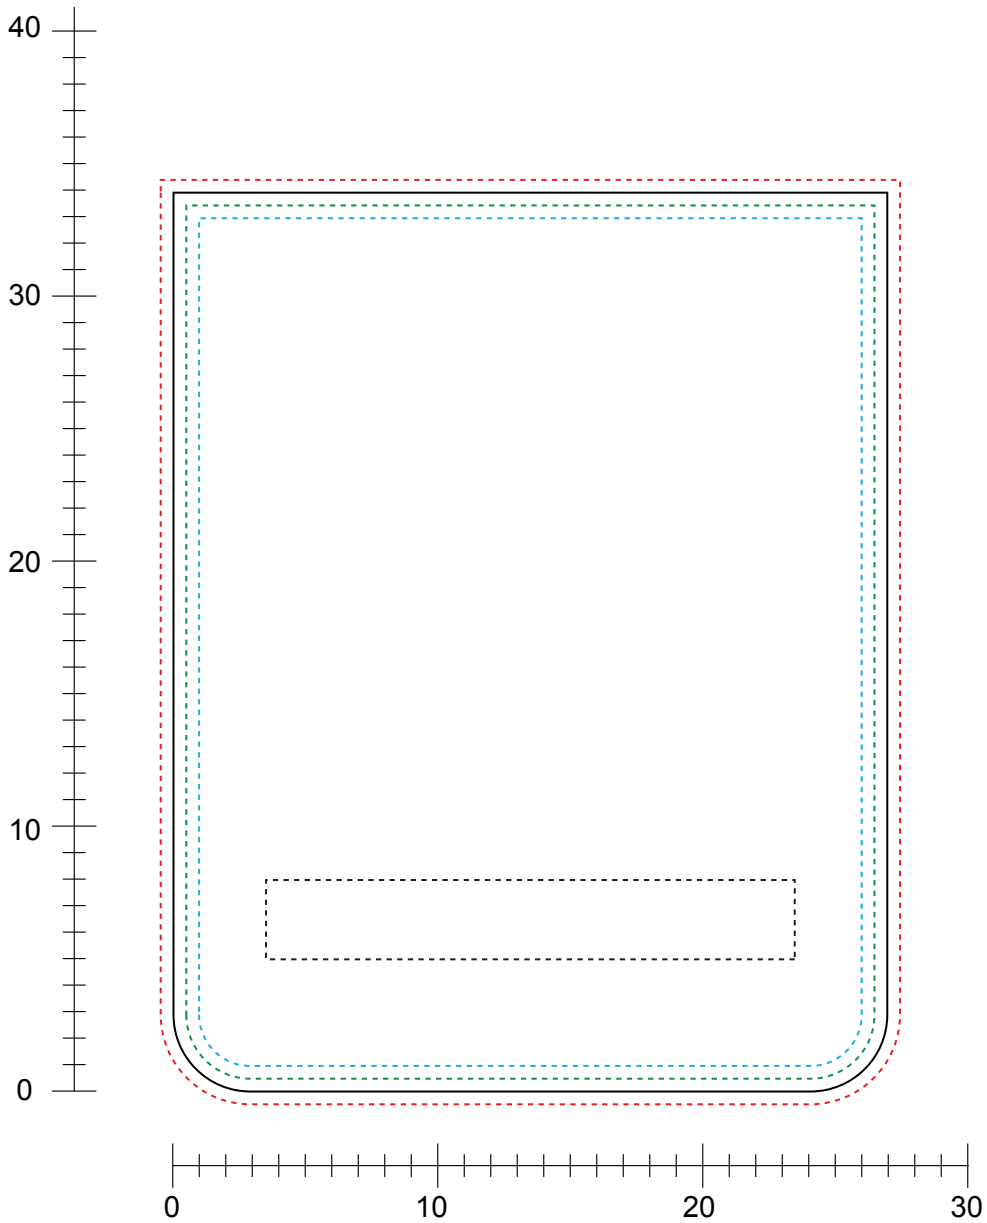

1101401H Lorrybag® H

Colours for imprint

(Pantone, HKS or RAL for screen print)

(CMYK colours for digital print)

1st colour: _____

2nd colour: _____

3rd colour: _____

4th colour: _____

printig size (cm): W _____ x H _____

Measurements on flap:

—————	cutting measurement	26,9 x 33,9 cm
- - - - -	printing size digital	27,9 x 34,9 cm
- · - · -	printing size screen	25,9 x 32,9 cm
- · - · -	visible size	25,1 x 32,1 cm
- - - - -	velcro	20,0 x 30,0 cm