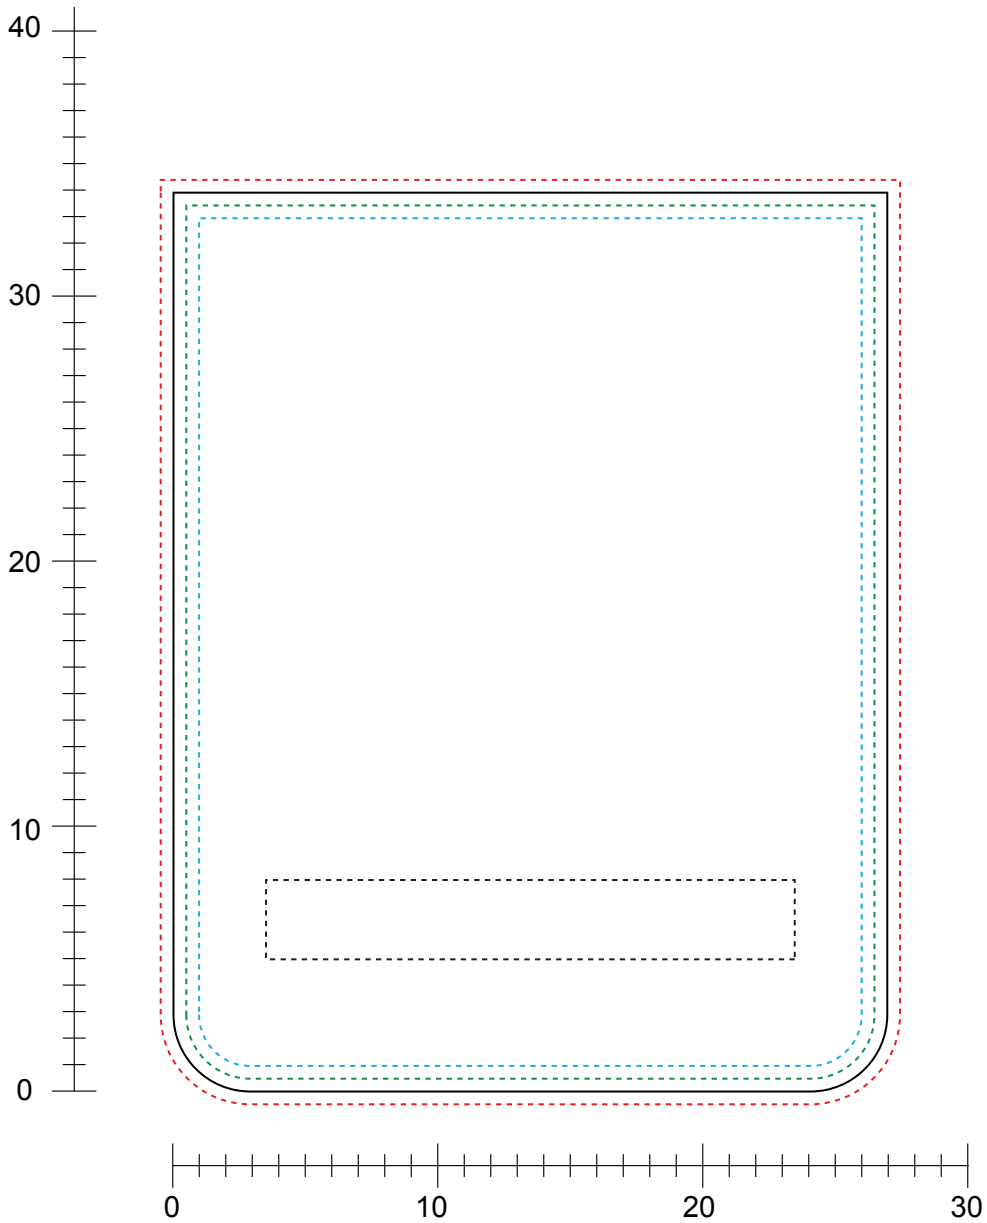

# 1101401H Lorrybag® H

**Colours for imprint**

(Pantone, HKS or RAL for screen print)

(CMYK colours for digital print)

1st colour: \_\_\_\_\_

2nd colour: \_\_\_\_\_

3rd colour: \_\_\_\_\_

4th colour: \_\_\_\_\_

printig size (cm): W \_\_\_\_\_ x H \_\_\_\_\_

**Measurements on flap:**

—————	cutting measurement	26,9 x 33,9 cm
- - - - -	printing size digital	27,9 x 34,9 cm
- · - · -	printing size screen	25,9 x 32,9 cm
- · - - -	visible size	25,1 x 32,1 cm
- - - - -	velcro	20,0 x 30,0 cm