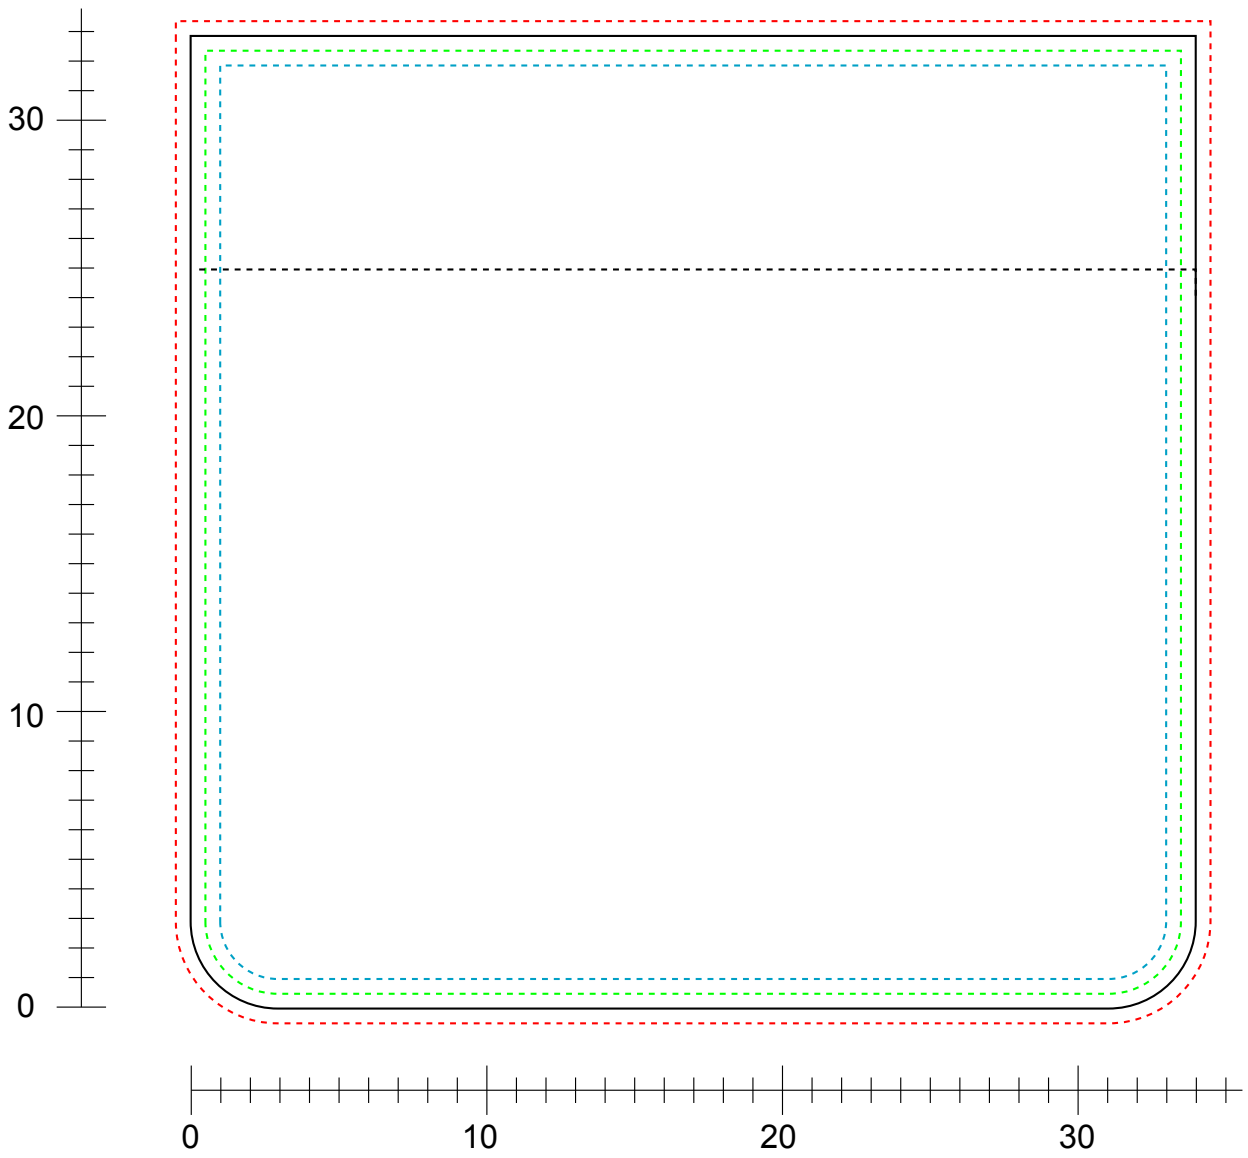

# 1101401#M LorryBag® M

**Colours for imprint**

(Pantone, HKS or RAL for screen print)

(CMYK colours for digital print)

1st colour: \_\_\_\_\_

2nd colour: \_\_\_\_\_

3rd colour: \_\_\_\_\_

4th colour: \_\_\_\_\_

printig size (cm): W \_\_\_\_\_ x H \_\_\_\_\_

**Measurements:**

—————	cutting measurement	34 x 32,9 cm
- - - - -	printing size digital	35 x 33,9 cm
- · - · -	printing size screen	33 x 31,9 cm
- · - - -	visible size	32 x 30,9 cm
- - - - -	visible size front part	32 x 25,0 cm