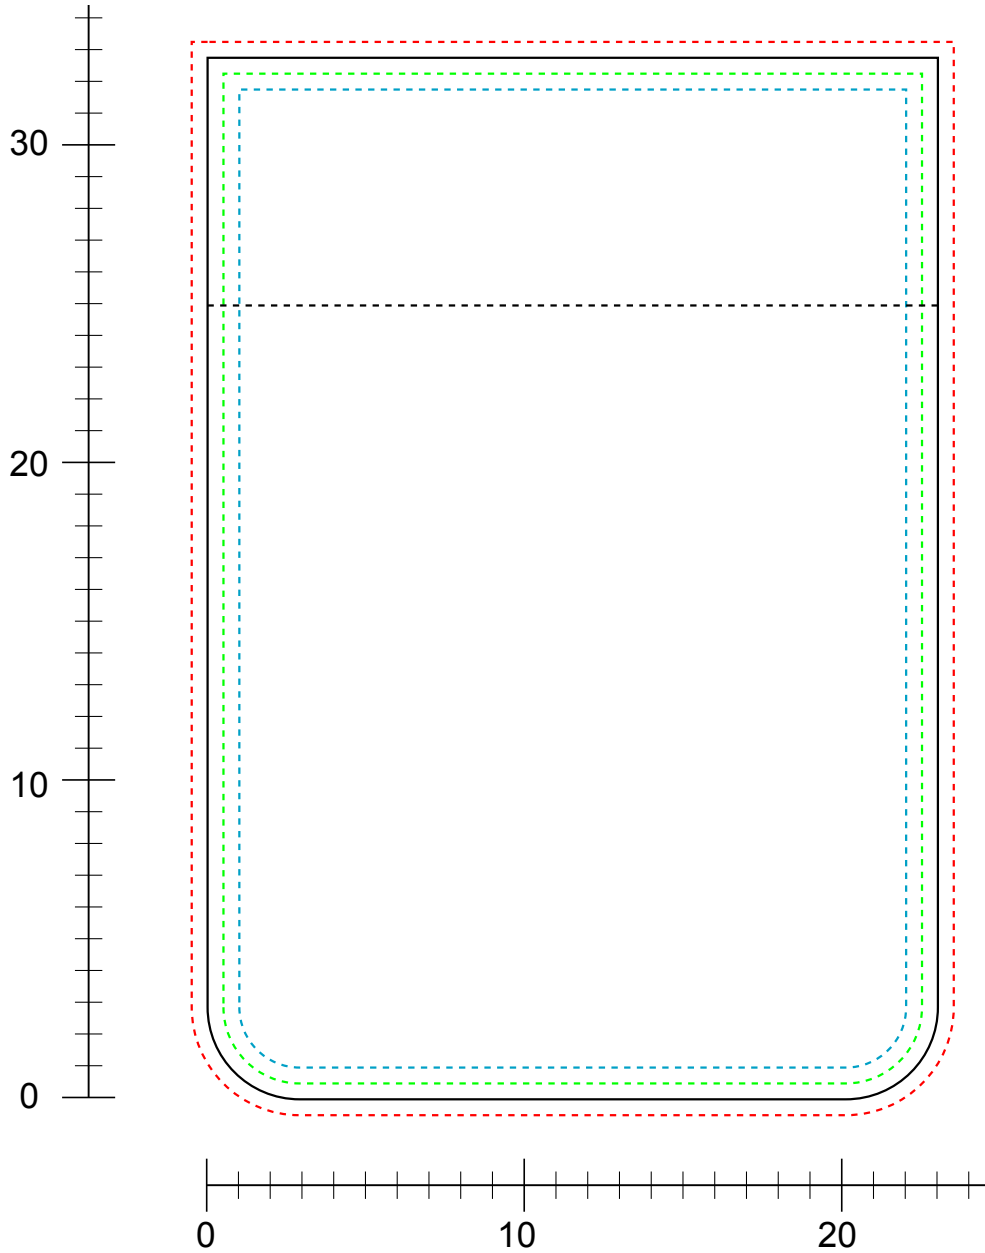

1101401#S LorryBag® S

Colours for imprint

(Pantone, HKS or RAL for screen print)

(CMYK colours for digital print)

1st colour: _____

2nd colour: _____

3rd colour: _____

4th colour: _____

printig size (cm): W _____ x H _____

Measurements:

—————	cutting measurement	23 x 32,8 cm
- - - - -	printing size digital	24 x 33,8 cm
- · - · -	printing size screen	22 x 31,8 cm
- · - · -	visible size	21 x 24 cm
- - - - -	visible size front part	21 x 25,0 cm