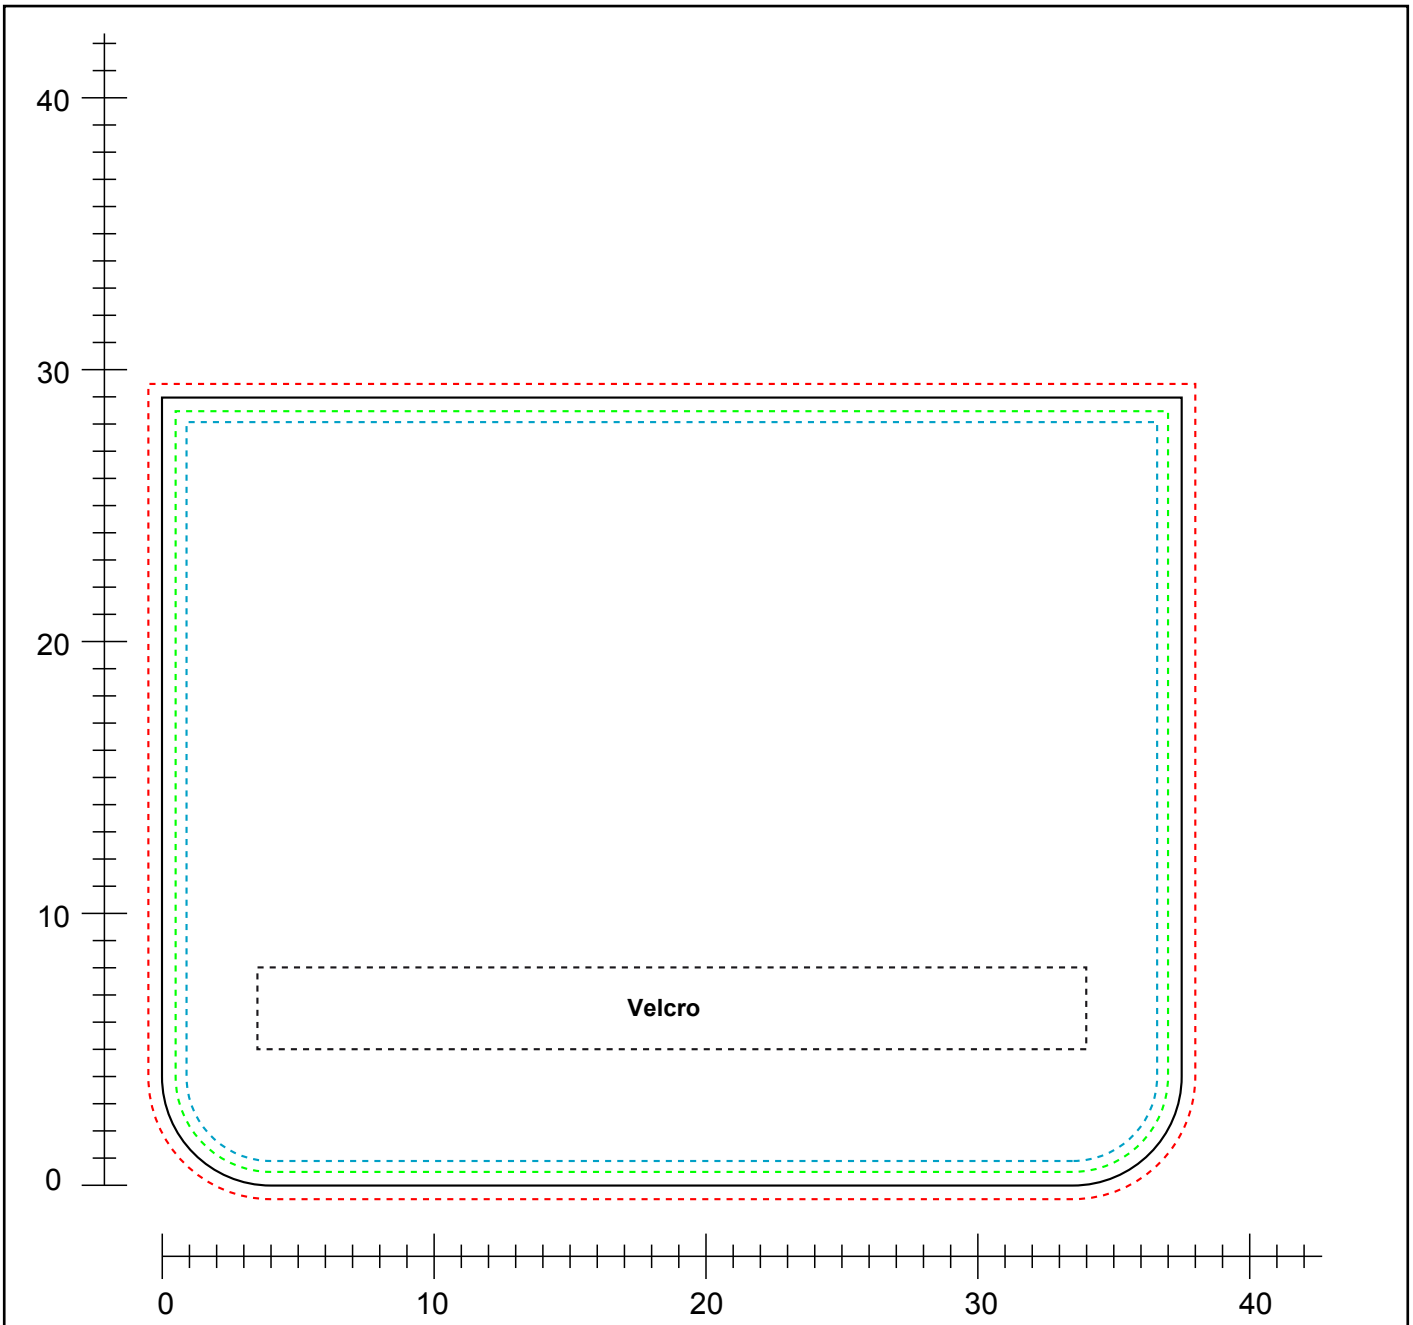

1101401 LorryBag® Standard

Colours for imprint

(Pantone, HKS or RAL for screen print)

(CMYK colours for digital print)

1st colour: _____

2nd colour: _____

3rd colour: _____

4th colour: _____

printig size (cm): W _____ x H _____

Measurements:

—————	cutting measurement	37,4 x 29	cm
- - - - -	printing size digital	38,4 x 30	cm
· · · · ·	printing size screen	36,4 x 28	cm
- · - · -	visible size	35,6 x 27,2	cm