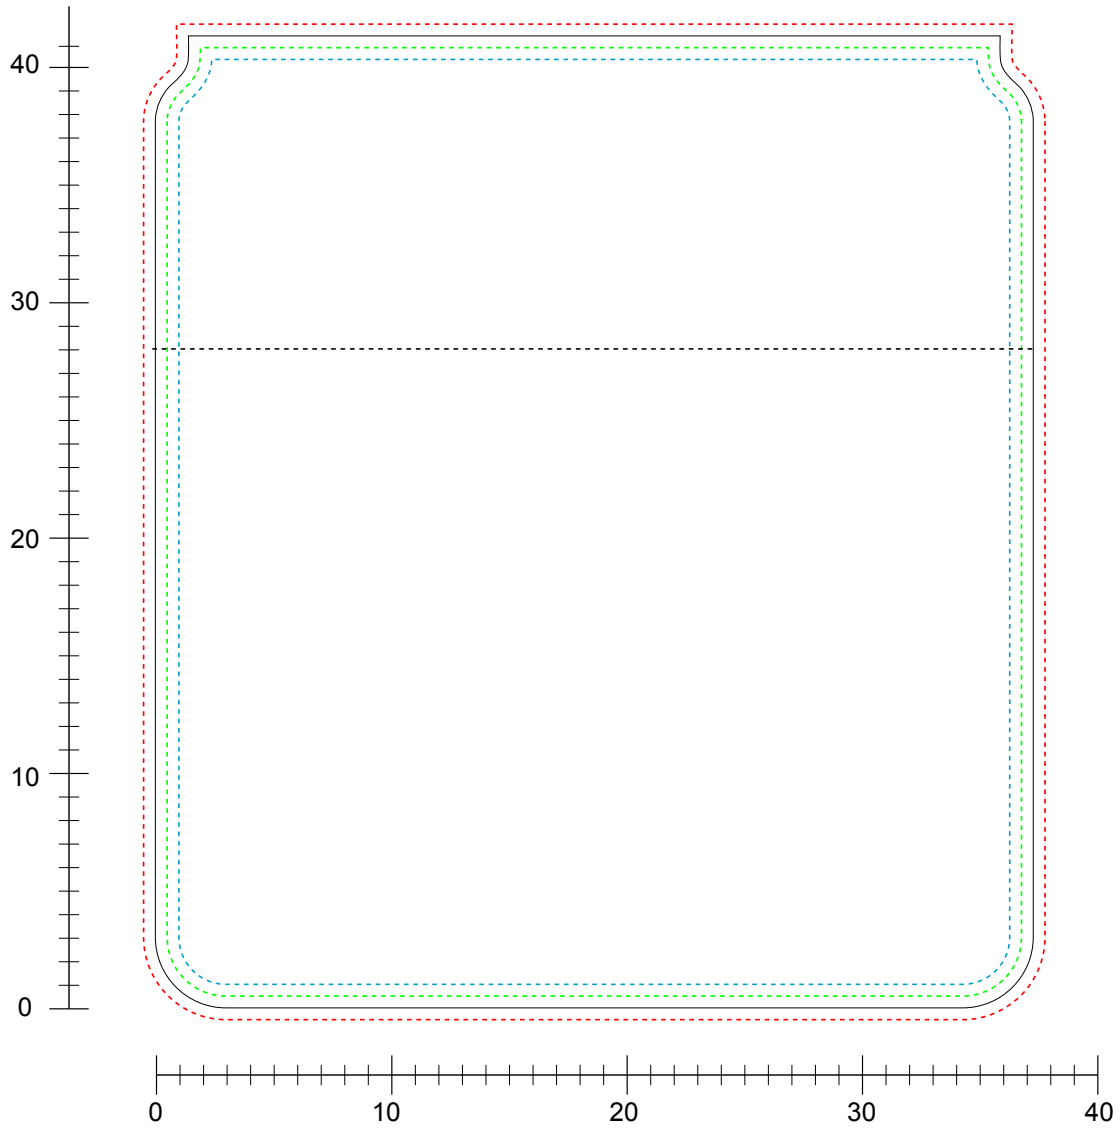

# 1803909 LorryBag® ECO Trend

**Colours for imprint**

(Pantone, HKS or RAL for screen print)

(CMYK colours for digital print)

1st colour: \_\_\_\_\_

2nd colour: \_\_\_\_\_

3rd colour: \_\_\_\_\_

4th colour: \_\_\_\_\_

printig size (cm): W \_\_\_\_\_ x H \_\_\_\_\_

**Measurements on flap:**

—————	cutting measurement	37,3 x 41,3 cm
- - - - -	printing size digital	38,3 x 42,3 cm
- · - · -	printing size screen	36,3 x 40,3 cm
- · - · -	visible size	35,3 x 39,3 cm
- - - - -	visible size front part	35,3 x 28 cm