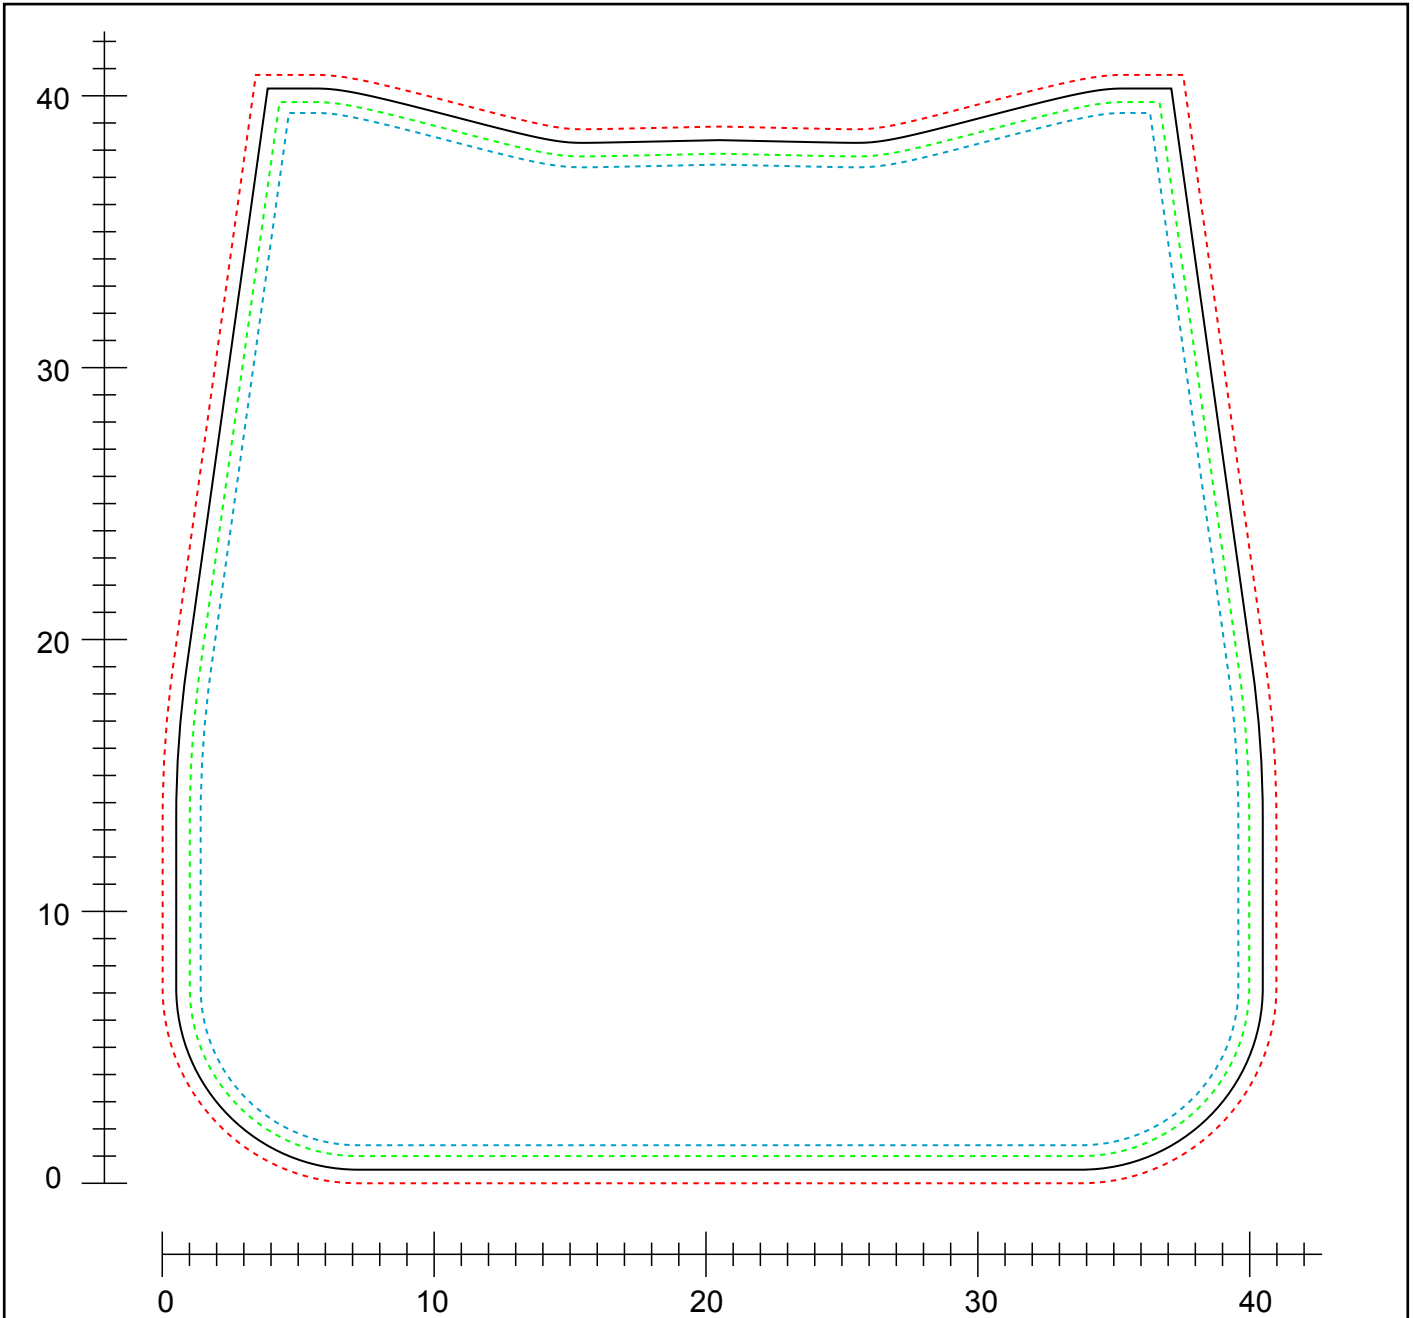

1804510 Shopper

Colours for imprint

(Pantone, HKS or RAL for screen print)

(CMYK colours for digital print)

1st colour: _____

2nd colour: _____

3rd colour: _____

4th colour: _____

printig size (cm): W _____ x H _____

Measurements:

—————	cutting measurement	40,0 x 39,8 cm
- - - - -	printing size digital	41,0 x 40,8 cm
· · · · ·	printing size screen	39,0 x 38,8 cm
- · - · -	visible size	38,2 x 38,0 cm