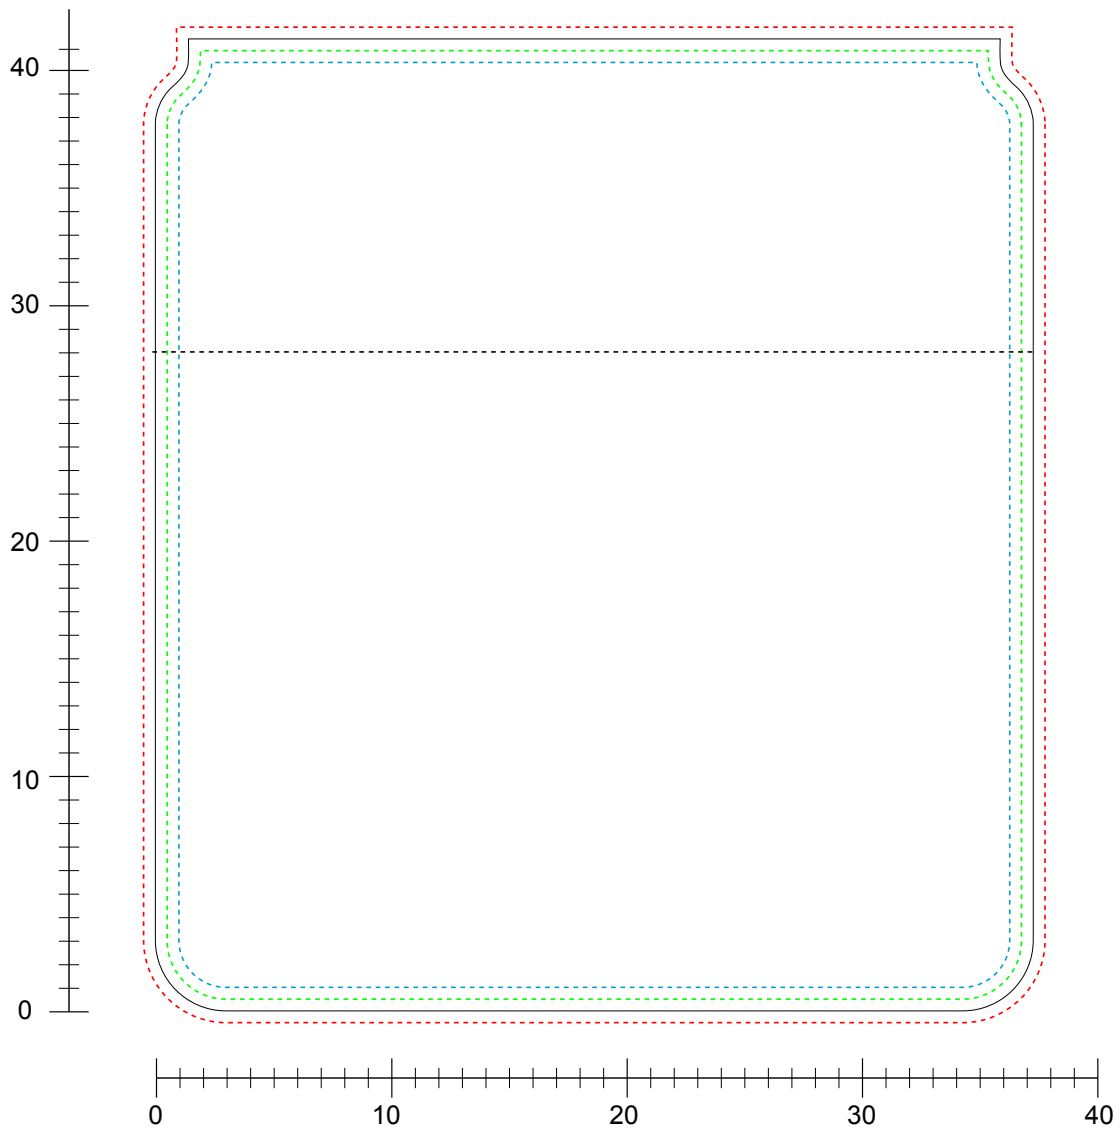

# 1805020 FlapBag

Colours for imprint

(Pantone, HKS or RAL for screen print)

(CMYK colours for digital print)

1st colour: _____

2nd colour: _____

3rd colour: _____

4th colour: _____

printig size (cm): W _____ x H _____

Measurements on flap:

—————	cutting measurement	37,3 x 41,3 cm
- - - - -	printing size digital	38,3 x 42,3 cm
- · - · -	printing size screen	36,3 x 40,3 cm
- · - - -	visible size	35,3 x 39,3 cm
- - - - -	visible size front part	35,3 x 28 cm

Date: _____