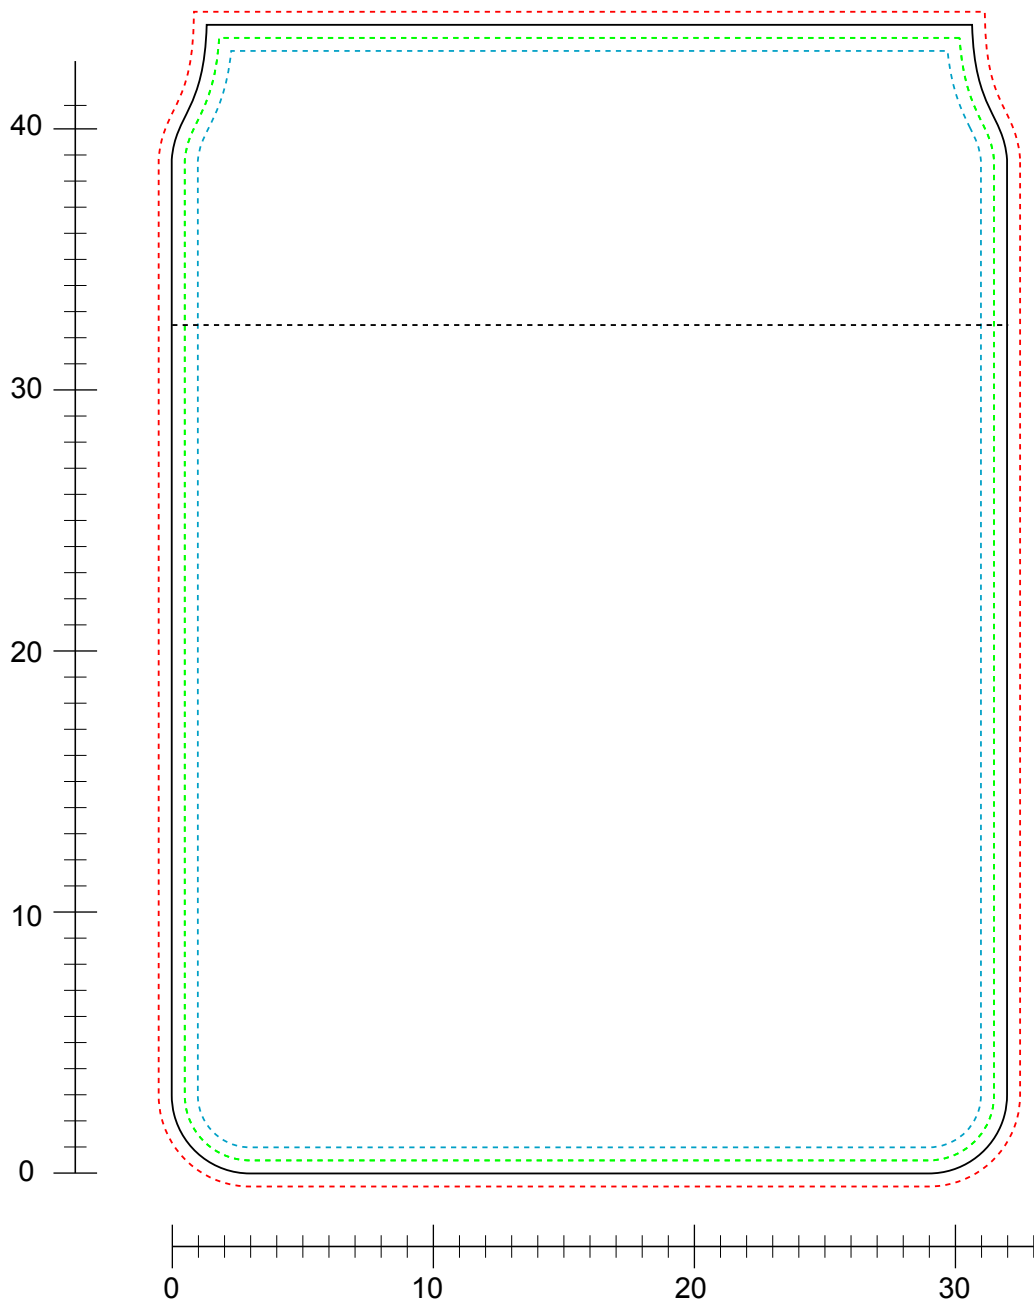

1805022 FlapBag H

Colours for imprint
(Pantone, HKS or RAL for screen print)
(CMYK colours for digital print)

1st colour: _____

2nd colour: _____

3rd colour: _____

4th colour: _____

printig size (cm): W _____ x H _____

Measurements on flap:

—————	cutting measurement	32 x 44 cm
- - - - -	printing size digital	33 x 45 cm
- · - · -	printing size screen	31 x 43 cm
- · - · -	visible size	30 x 42 cm
- - - - -	visible size front part	30 x 32,5 cm